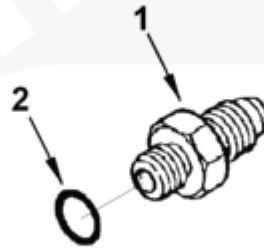

## Parts Catalog - Option Detail

Electronic Parts Catalog - Option Detail				
Option	Group	Graphic	Film Card	Date
FF2758-01	06.02	fs200gb	II	05-FEB-00
<b>Engines</b>	ISM CM570, ISM CM570/870, ISM CM875, ISM CM876, ISM CM876 E, ISM11 CM876 M103, ISM11 CM876 SN, M11 CELECT, M11 CELECT PLUS, M11 MECHANICAL, QSM11 CM570, QSM11 CM876			

©Cummins Inc

fs200gb

[SMALL](#) | [MEDIUM](#) | [LARGE](#)

Cart	Ref No	Part Number	Part Description	Required	Remarks
<a href="#">View My Cart</a>					
		<a href="#">FF2758-01</a>	Fuel Pump Fitting		
					Fuel Pump Fitting
					Fuel Pump Inlet
					Fitting: Straight
					Diagnostic Provision: No
	1	<a href="#">203850</a>	Male Union	1	